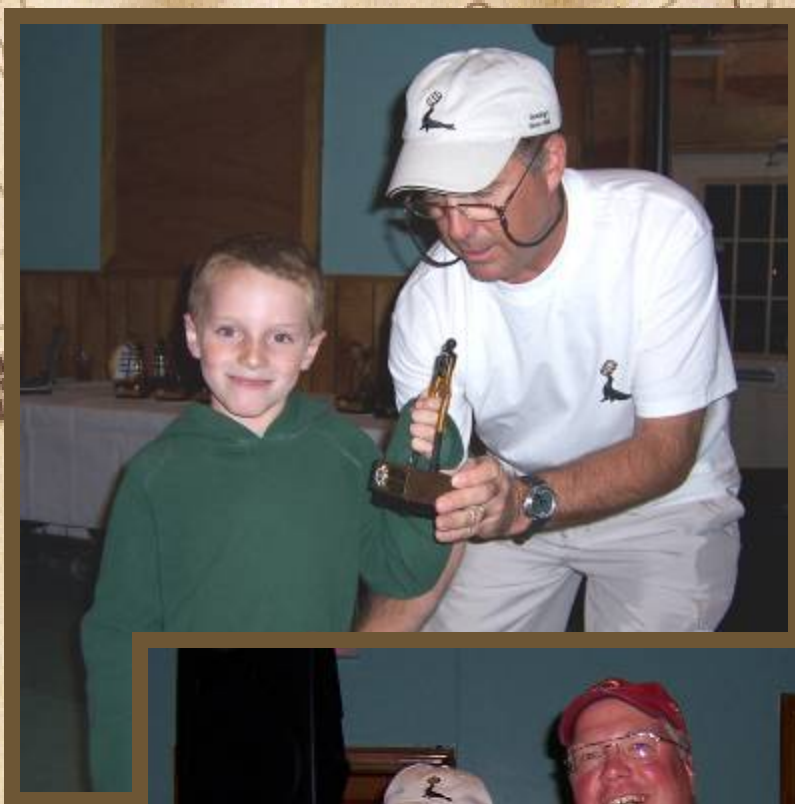

The background is a vintage-style map with a compass rose and various geographical labels. A large dark brown box with a white border is centered in the upper half, containing the main title. A smaller dark brown box with a white border is on the right side, containing the date. In the bottom left corner, there is a framed poster for the event.

# Palmer's Cove Yacht Club 2<sup>nd</sup> Annual BOWDITCH RACE

August 12, 2006