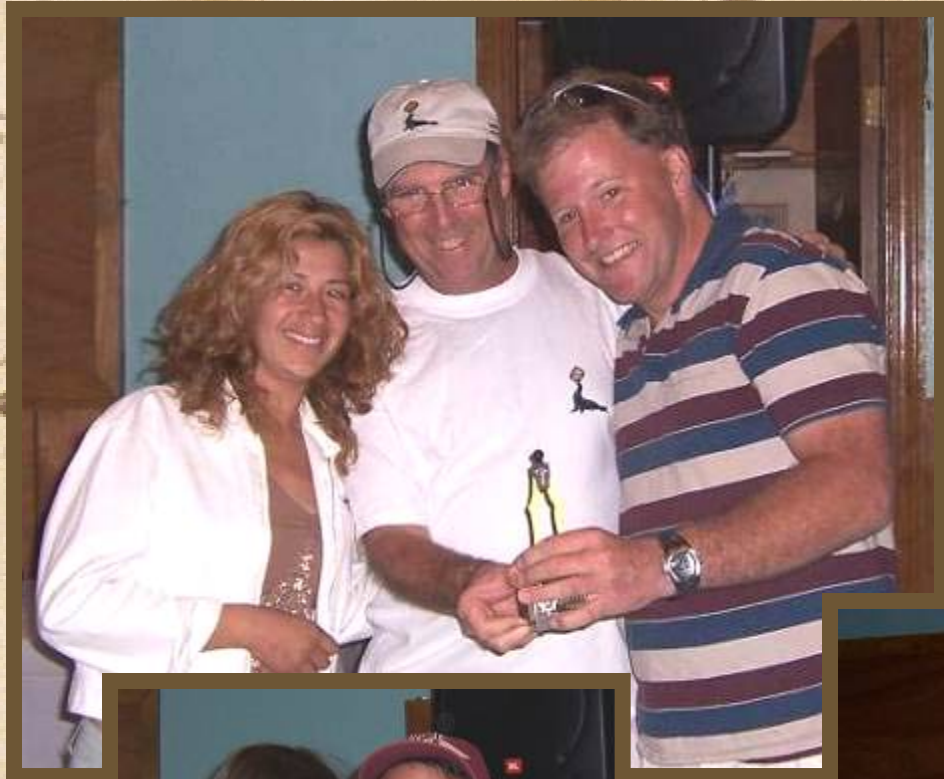

The background is a vintage-style map with a compass rose and various geographical labels. A large dark brown box with a white border is centered in the upper half, containing the main title. A smaller dark brown box with a white border is on the right side, containing the date. In the bottom left corner, there is a framed poster for the event.

# Palmer's Cove Yacht Club 2<sup>nd</sup> Annual BOWDITCH RACE

August 12, 2006

# The Gosling Girls

*[Small, illegible text at the bottom of the page, likely a photo credit or caption.]*

*[Faint, illegible text at the bottom of the page, likely bleed-through from the reverse side.]*